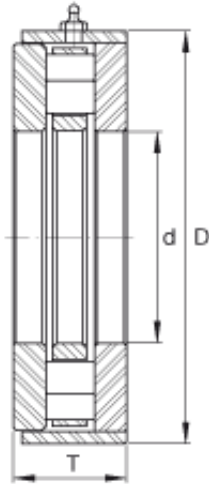

## INA RWCT38-A thrust roller bearings

Bearing No. RWCT38-A

Size	114.3x211.125x50.8 mm
Bore Diameter	114,3 mm
Outer Diameter	211,125 mm
Width	50,8 mm
d	4 1/2 inch
d	114,3 mm
D	8,312 inch
D	211,125 mm
T	2 inch
T	50,8 mm
m	17,47 lbs / Weight
m	7,923 kg / Weight
C <sub>a</sub>	144000 lbf / Dynamic load rating (axial)
C <sub>a</sub>	640000 N / Dynamic load rating (axial)
C <sub>0a</sub>	510000 lbf / Static load rating (axial)
C <sub>0a</sub>	2260000 N / Static load rating (axial)
Category	Bearings
Inventory	0.0
Manufacturer Name	SCHAEFFLER GROUP
Minimum Buy Quantity	N/A
Weight / Kilogram	9.488
Product Group	B04144

RWCT38-A Bearing 2D drawings and 3D CAD models