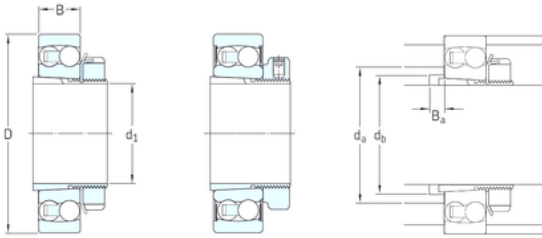

SNR BEARING CORP.OF CANADA LTD.

Open bearing on a standard sleeve

Sealed bearing on an E design sleeve

50 mm x 100 mm x 25 mm SKF
2211EKTN9+H311 self aligning ball bearings

Bearing No. 2211EKTN9+H311

Size	50x100x25 mm
Bore Diameter	50 mm
Outer Diameter	100 mm
Width	25 mm
d	50 mm
D	100 mm
B	25 mm
C	25 mm
Weight	1,15 Kg
Basic dynamic load rating (C)	67 kN
Basic static load rating (C0)	60 kN

2211EKTN9+H311 Bearing 2D drawings and 3D CAD models