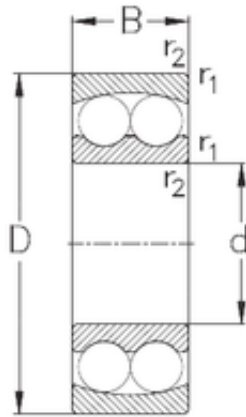

SNR BEARING CORP.OF CANADA LTD.

45 mm x 100 mm x 25 mm NKE 1309 self aligning ball bearings

Bearing No. 1309

Size	45x100x25 mm
Bore Diameter	45 mm
Outer Diameter	100 mm
Width	25 mm
d	45 mm
D	100 mm
B	25 mm
C	25 mm
r1 min.	1,5 mm
r2 min.	1,5 mm
Weight	0,99 Kg
Basic dynamic load rating (C)	38,7 kN
Basic static load rating (C0)	13,4 kN

1309 Bearing 2D drawings and 3D CAD models