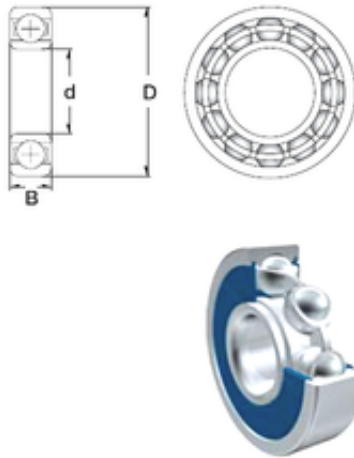

SNR BEARING CORP.OF CANADA LTD.

8 mm x 24 mm x 7 mm ZEN 608/24-2RS deep groove ball bearings

Bearing No. 608/24-2RS

Size	8x24x7 mm
Bore Diameter	8 mm
Outer Diameter	24 mm
Width	7 mm
d	8 mm
D	24 mm
B	7 mm
C	7 mm
Basic dynamic load rating (C)	3,293 kN
Basic static load rating (C0)	1,379 kN

608/24-2RS Bearing 2D drawings and 3D CAD models