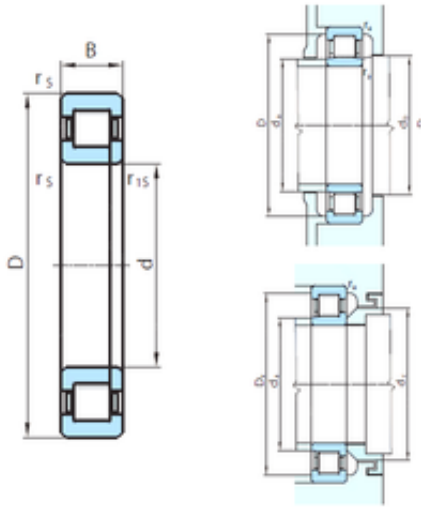

SNR BEARING CORP.OF CANADA LTD.

600 mm x 800 mm x 118 mm PSL NUP29/600 cylindrical roller bearings

Bearing No. NUP29/600

Size	600x800x118 mm
Bore Diameter	600 mm
Outer Diameter	800 mm
Width	118 mm
d	600 mm
F	650 mm
D	800 mm
B	118 mm
C	118 mm
dc min	675 mm
r min.	5 mm
r1 max.	5 mm
da min.	614 mm
da max	644 mm
Da max.	750 mm
db min	654 mm
ra max.	4 mm
Weight	173 Kg
Basic dynamic load rating (C)	2230 kN
Basic static load rating (C0)	4853 kN
(Grease) Lubrication Speed	560 r/min

NUP29/600 Bearing 2D drawings and 3D CAD models